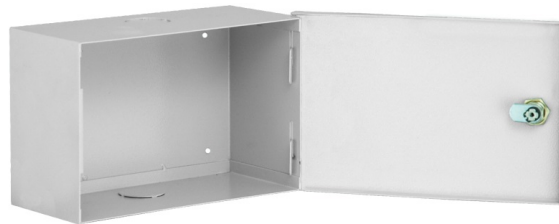

TPR-15/25/10 P