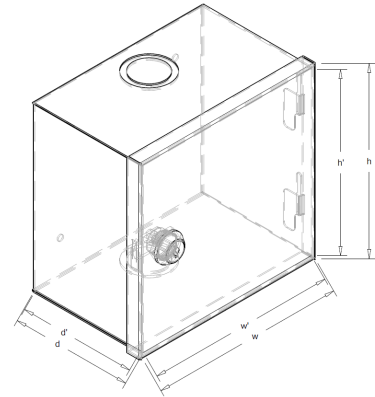

TPR Cabinet with 1-point locking

DESCRIPTION:

- Closing by 4-ratchet cylinder lock
- Material: steel sheet thickness 1mm.
- TPR- 15/15/10 has one Ø38 / 28 hole each, blinded from above and below for cable entry, full back,
- TPR- 15/25/10 sides with Ø38 / 28 end caps or a rectangular hole through the entire length of the cabinet with a width of 20mm (L version), full back.

Possibility order with other dimensions, any number and arrangement blind holes (ø29, ø38, ø48), or rectangular holes.

Symbol	External dimensions (mm)			Internal dimensions (mm)		
	height (h)	width (w)	depth (d)	height (h')	width (w')	depth (d')
TPR-15/15/10	154	160	101	147,5	152,5	99
TPR-15/25/10 L	153,5	236,5	101	147,5	229	99
TPR-15/25/10 P	153,5	236,5	101	147,5	229	99